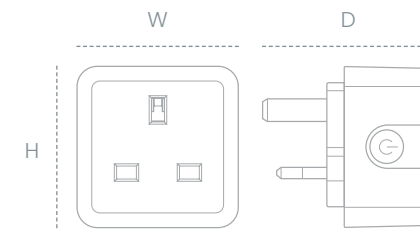

## Smart Socket

CSP060 – 13A Smart Plug-in WIFI Socket

 Utilise standard UK sockets installed

Control manually, via the app or  
voice control

Pairs directly with your WIFI

### DIMENSIONS (MM)

57 (W) x 57 (H) x 65 (D)